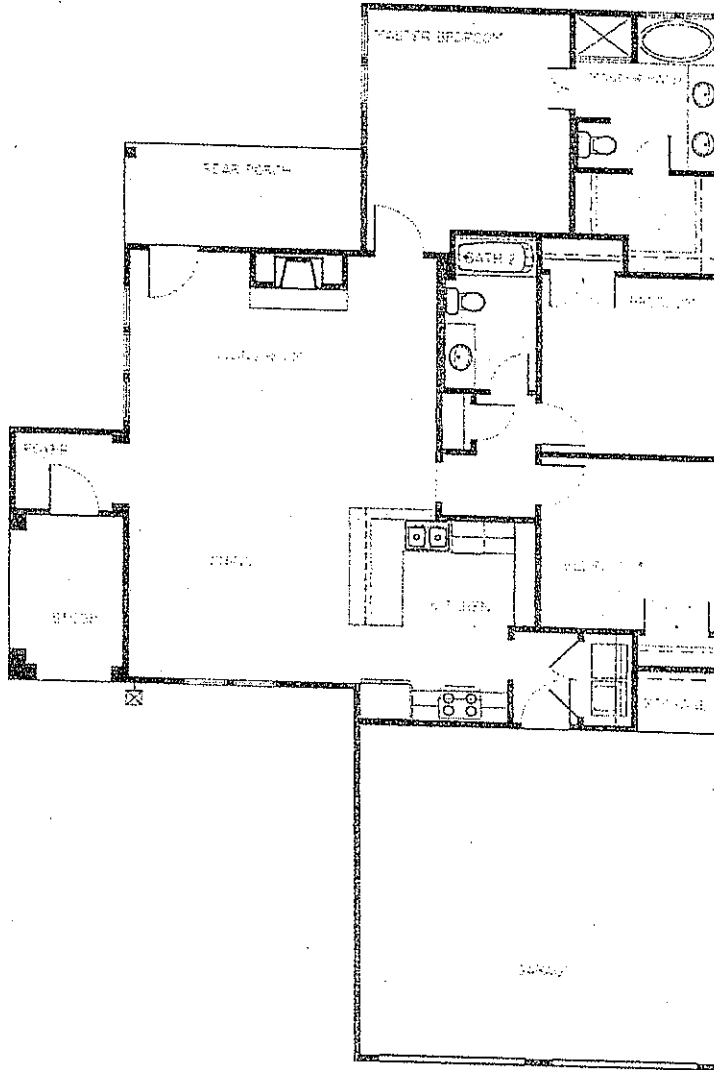

SJSaia Construction, LLC
Sundance Development

Hoo Shoo Too Lakes

Morning Glory

Baton Rouge, Louisiana

Square Footage:

Living Area: 1,478
Total Area: 2,161

- 3 bedrooms
- 2 baths